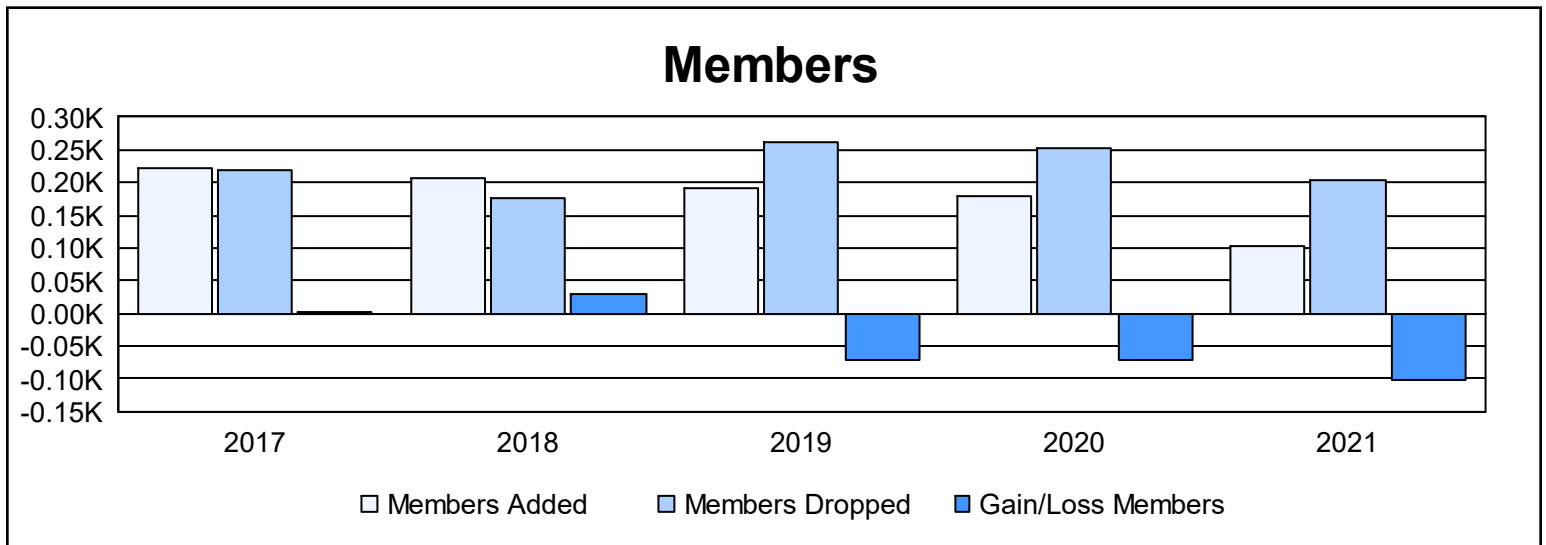

Year	New Clubs	Dropped Clubs	Gain/ Loss Clubs	New Members	Charter Members	Reinstate Members	Transfer Members	Total Member Added	Total Members Dropped	Gain/ Loss Members
2016-2017	0	1	-1	202	0	3	16	221	218	3
2017-2018	0	1	-1	201	0	7	0	208	177	31
2018-2019	1	1	0	166	21	3	0	190	261	-71
2019-2020	0	1	-1	170	0	4	6	180	251	-71
2020-2021	0	0	0	94	1	3	5	103	204	-101
<b>Average</b>	<b>0</b>	<b>1</b>	<b>-1</b>	<b>167</b>	<b>4</b>	<b>4</b>	<b>5</b>	<b>180</b>	<b>222</b>	<b>-42</b>

### Membership Composition June 2021 Cumulative