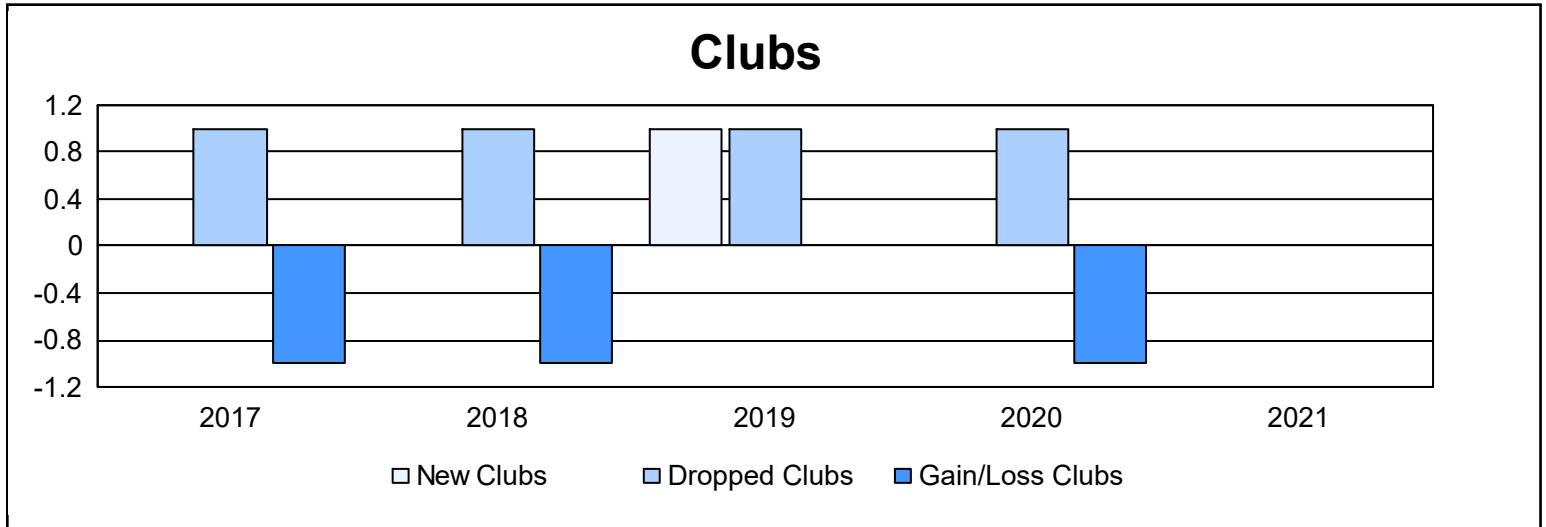

Year	New Clubs	Dropped Clubs	Gain/ Loss Clubs	New Members	Charter Members	Reinstate Members	Transfer Members	Total Member Added	Total Members Dropped	Gain/ Loss Members
2016-2017	0	1	-1	202	0	3	16	221	218	3
2017-2018	0	1	-1	201	0	7	0	208	177	31
2018-2019	1	1	0	166	21	3	0	190	261	-71
2019-2020	0	1	-1	170	0	4	6	180	251	-71
2020-2021	0	0	0	94	1	3	5	103	204	-101
<b>Average</b>	<b>0</b>	<b>1</b>	<b>-1</b>	<b>167</b>	<b>4</b>	<b>4</b>	<b>5</b>	<b>180</b>	<b>222</b>	<b>-42</b>

### Membership Composition June 2021 Cumulative