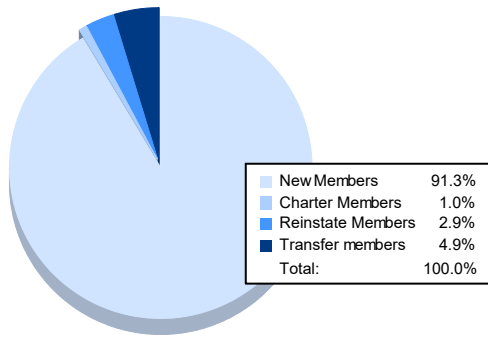

Year	New Clubs	Dropped Clubs	Gain/ Loss Clubs	New Members	Charter Members	Reinstate Members	Transfer Members	Total Member Added	Total Members Dropped	Gain/ Loss Members
2016-2017	0	1	-1	202	0	3	16	221	218	3
2017-2018	0	1	-1	201	0	7	0	208	177	31
2018-2019	1	1	0	166	21	3	0	190	261	-71
2019-2020	0	1	-1	170	0	4	6	180	251	-71
2020-2021	0	0	0	94	1	3	5	103	204	-101
<b>Average</b>	<b>0</b>	<b>1</b>	<b>-1</b>	<b>167</b>	<b>4</b>	<b>4</b>	<b>5</b>	<b>180</b>	<b>222</b>	<b>-42</b>

### Membership Composition June 2021 Cumulative